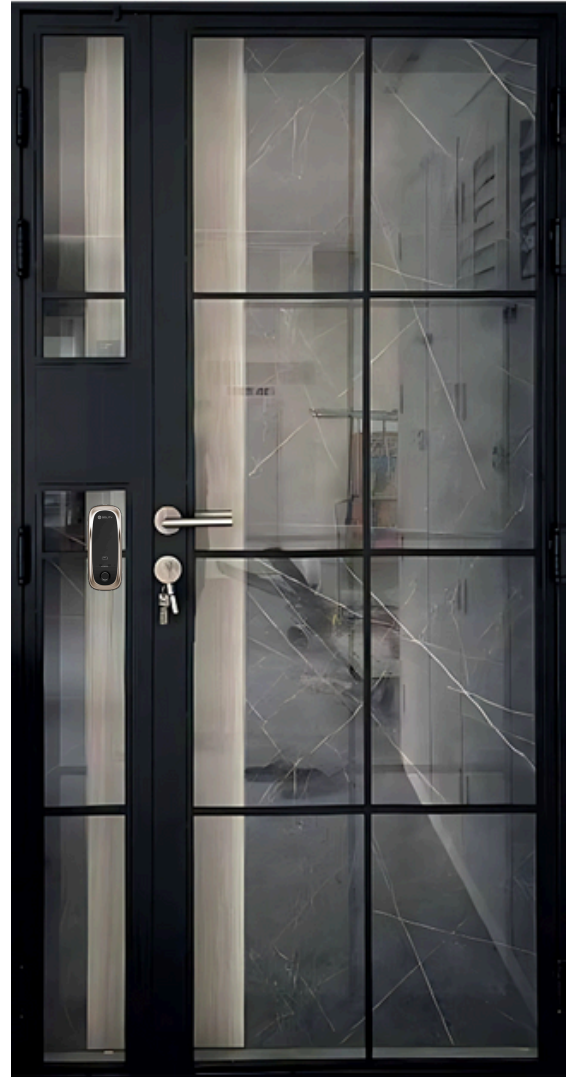

S856

3X7 $1200

4X7 $1300

*Pictures are only for reference