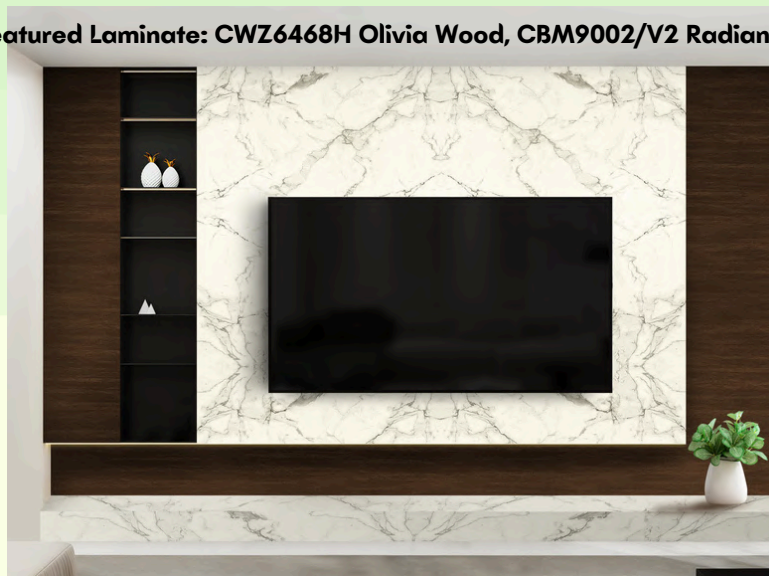

Featured Laminate: CWZ6468H Olivia Wood, CBM9002/V2 Radiant Splendor - Vista/Verso