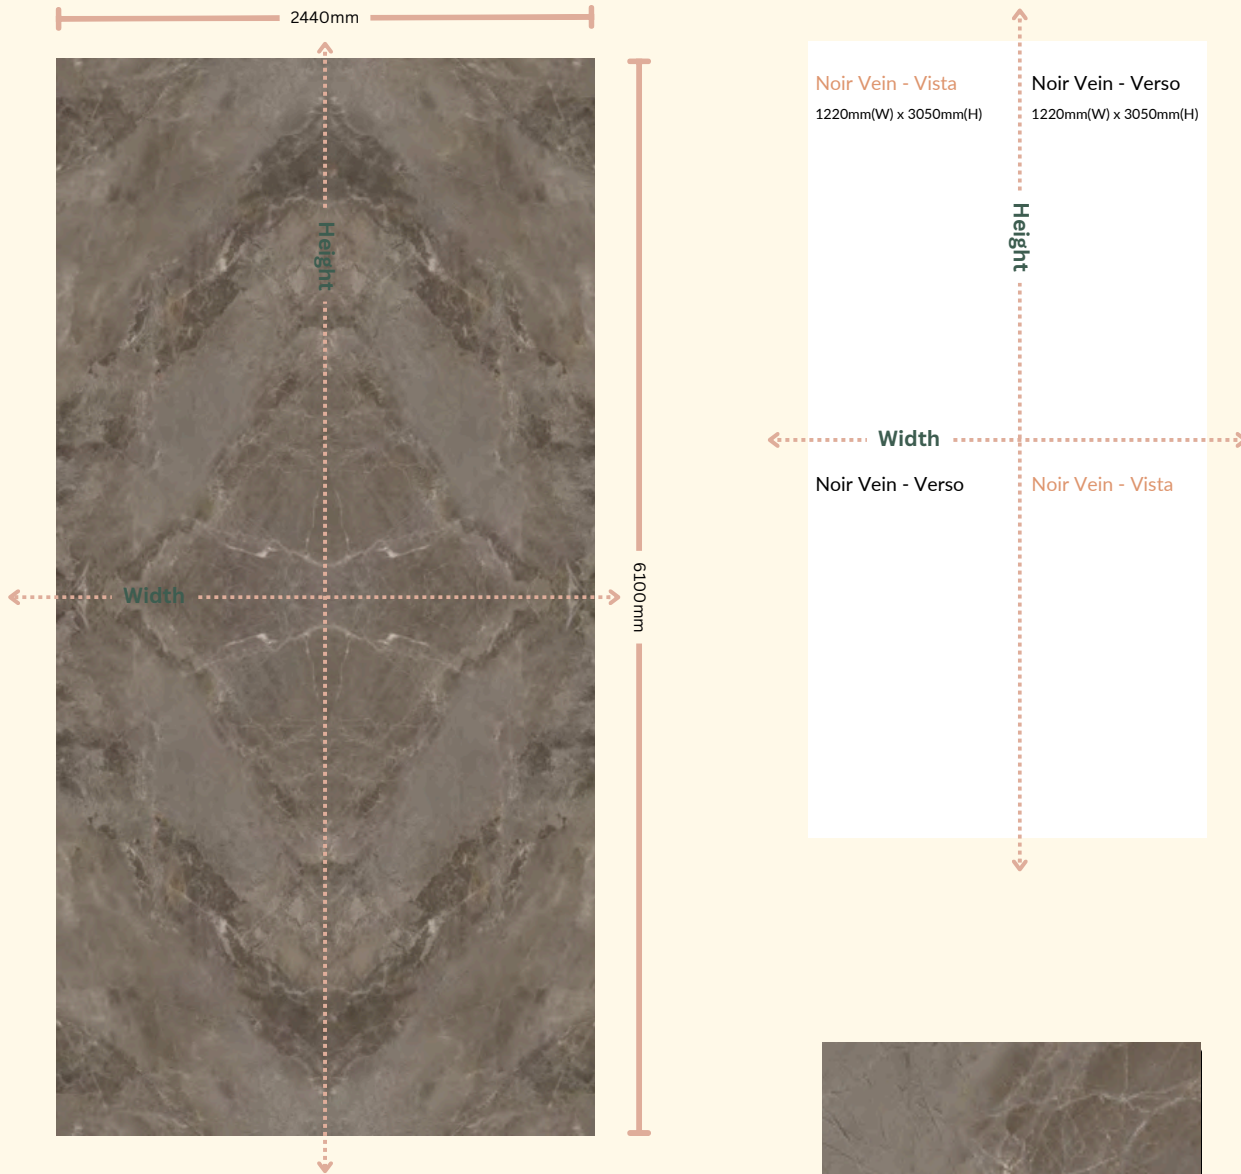

Marble - Bookmatched

CoCoBoLo Marble Bookmatched in size of:-

Noir Vein - Vista -- 1.0mm x 1220mm x 3050mm

Noir Vein - Verso -- 1.0mm x 1220mm x 3050mm

Radiant Splendor - Vista -- 1.0mm x 1220mm x 3050mm

Radiant Splendor - Verso -- 1.0mm x 1220mm x 3050mm