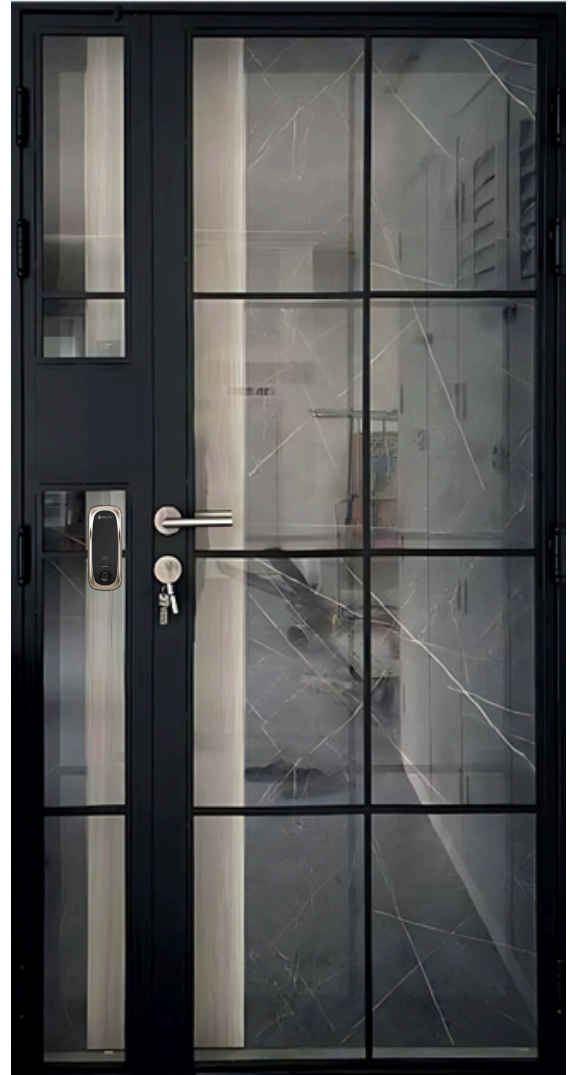

S856

3X7 $1200

4X7 $1300

*Pictures are only for reference