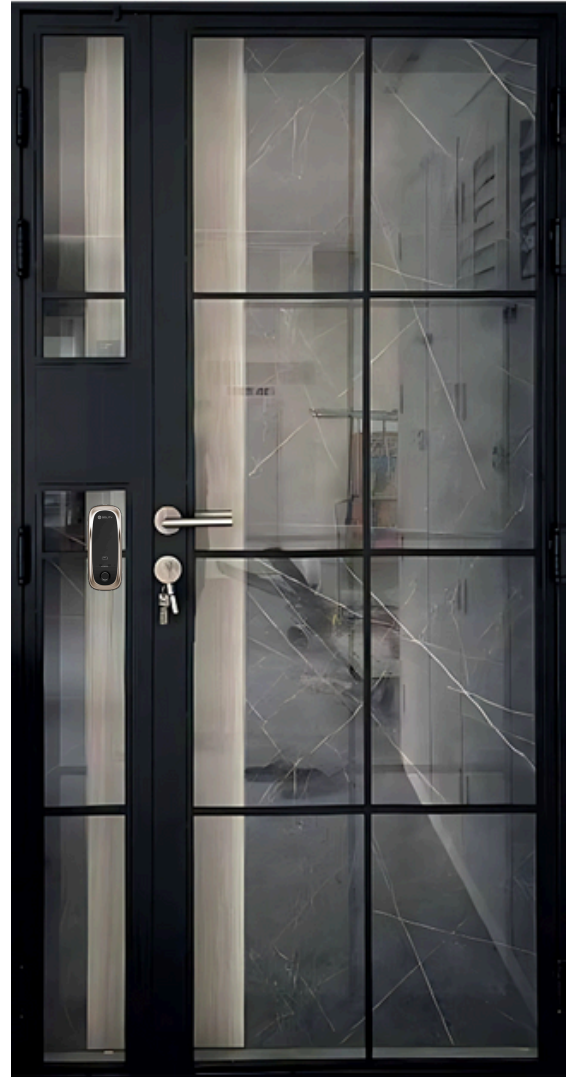

S856

3X7 $1100

4X7 $1200

*Pictures are only for reference